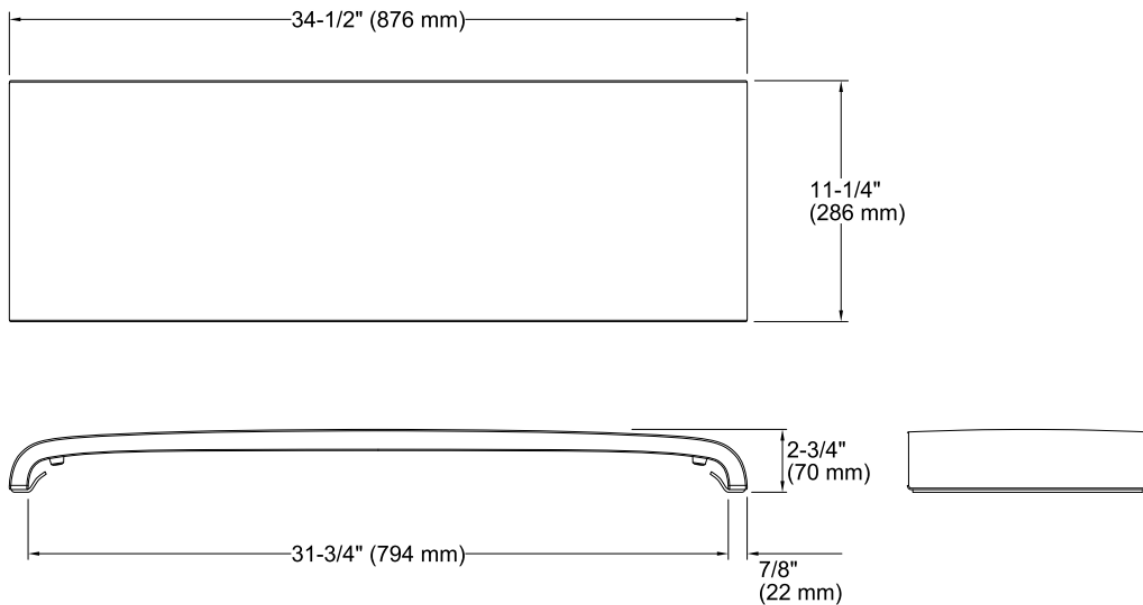

Brand : KOHLER  
Name : Wooden Seat  
Item Code : K1844T-LAW  
Designer :  
Color / Finish: Brown  
Dimensions : 876 mm x 286 mm x 70 mm

Product info:  
• Wooden Seat

Flushing of pipe must be done before fittings are installed. Failure to do so voids the warranty.  
Follow cleaning instructions and avoid using any harmful chemicals.  
All information is for reference only. Installation shall always be based on the specs provided with actual delivered items.  
For more info, visit [www.sanitecph.com](http://www.sanitecph.com)